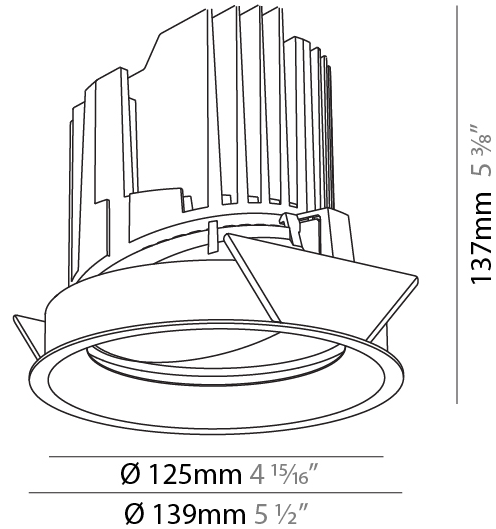

GENERAL

Series: Bioniq
 Subseries: Bioniq Round Adjustable
 Brand: Prolicht
 Division: Architectural
 Mounting Type: Recessed
 Mounting Location: Ceiling
 Subcategory: Downlight

PHYSICAL

Shape: Round
 Diameter (mm): 139
 Diameter (in): 5 1/2
 Height (mm): 137
 Height (in): 5 3/8
 Ceiling Thickness (mm): 10 / 12.5 / 15
 Ceiling Thickness (in): 3/8 or 1/2 or 9/16
 Min. Recessing Depth (mm): 150
 Min. Recessing Depth (in): 5 7/8
 Light Distribution: Adjustable / Downlight
 Weight (kg): 0.849
 Weight (lbs): 1.87
 Fixture Finish: SSR / BKV / CWI / CRY / HAB / UFT / ITA / RUA / FTG / MYG / LOD / PUS / FRO / FUP / KIA / POP / BLS / SPG / MEY / GOH / GUM / CHC / COM / ABZ / JAG / OBR / MOS / ROR
 Fixture Material: Aluminum Die Cast
 Cut-out Measurements: 130mm / 5 1/8"

OPTICAL

Reflector°: 10
 Adjustability: Rotational 355°; Tilt 30°

RATINGS AND CERTIFICATIONS

Certified By: Certified for North American Standards
 IP rating: IP54

	130mm 5 1/8"	150mm 5 7/8"	10 15mm 3/8" 9/16"	30°	355°
A					